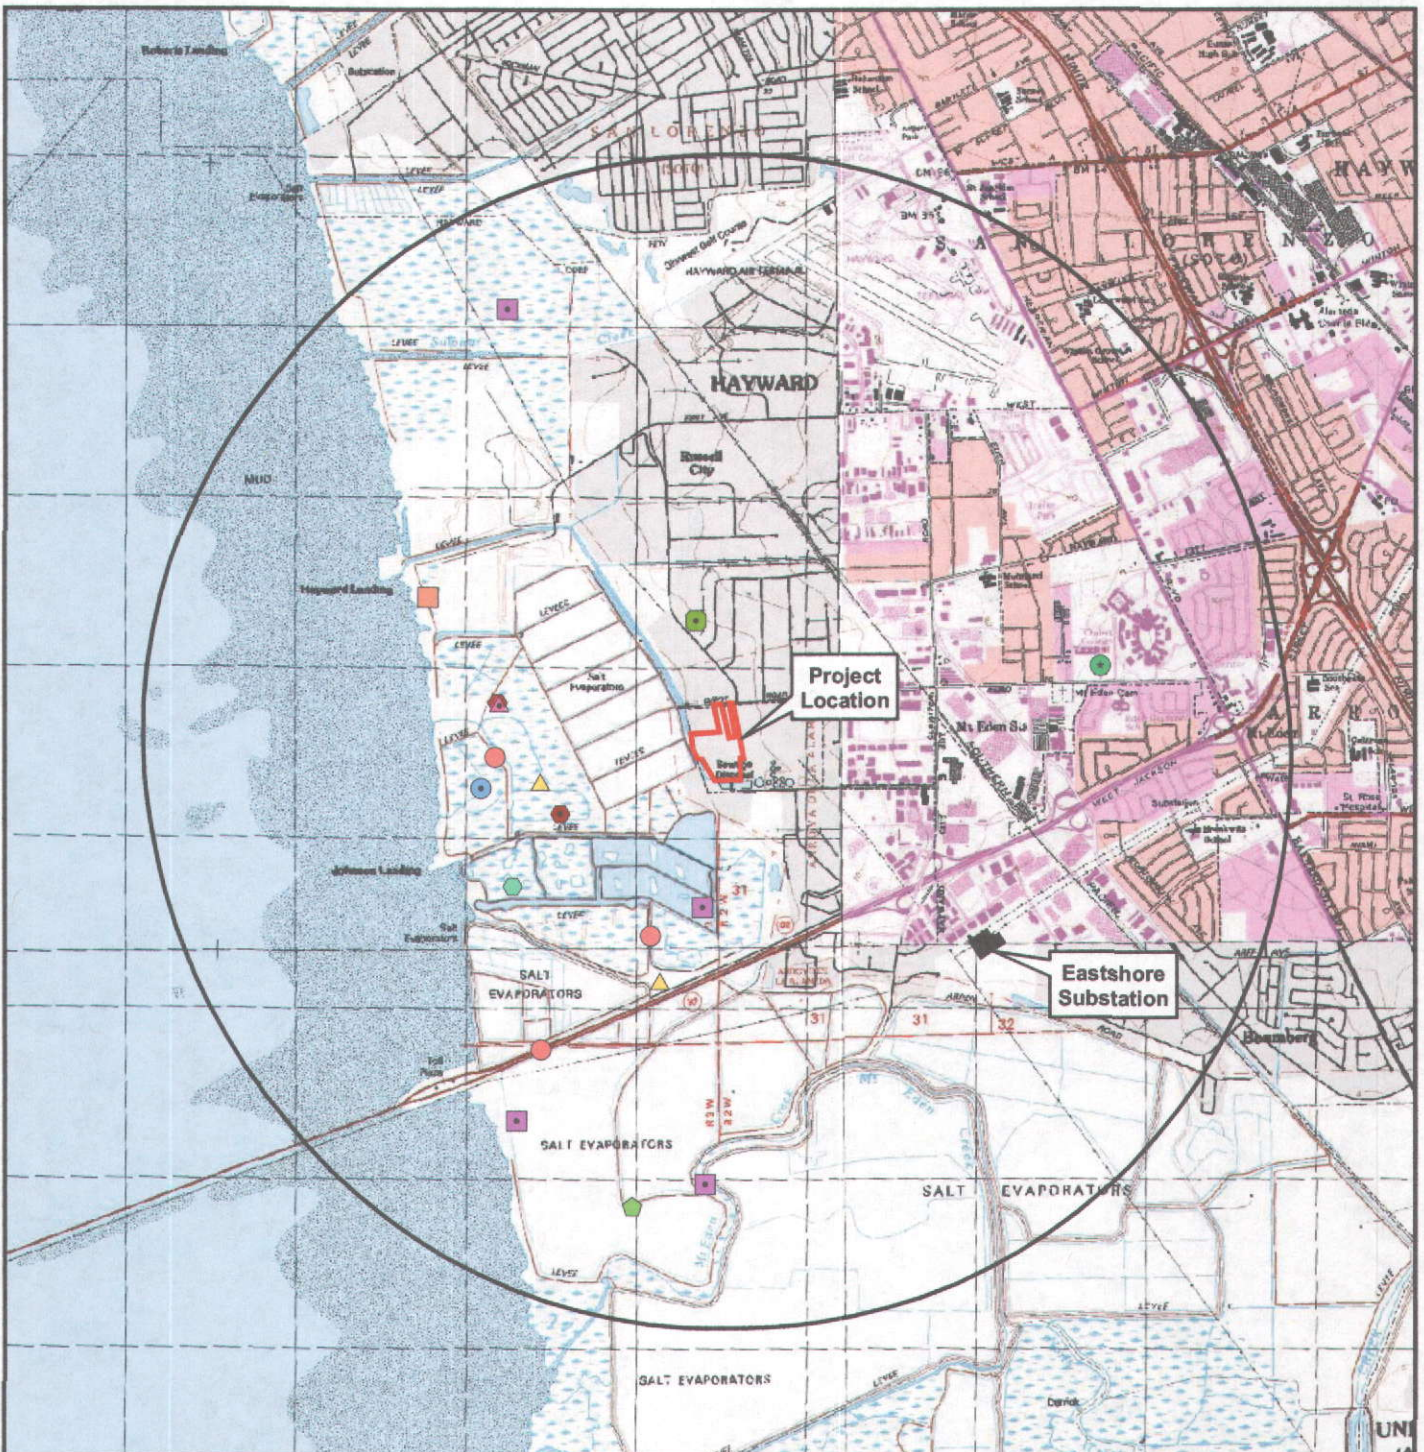

12

Edge 4,997ft 44DBA

1

Wetlands 700 feet

Cogswell salt marsh harvest mouse preserve

habitat 493 feet

RCEC 75dBA+

tidal channel

LEGEND

ANIMALS

- ALAMEDA SONG SPARROW
- CALIFORNIA BLACK RAIL
- ▲ CALIFORNIA CLAPPER RAIL
- ◆ CALIFORNIA LEAST TERN
- BLACK SKIMMER
- NORTHERN HARRIER
- SALT-MARSH HARVEST MOUSE
- ▲ SALT-MARSH WANDERING SHREW
- WESTERN SNOWY PLOVER

PLANTS

- ★ CONGDON'S TARPLANT
- CONTRA COSTA GOLDFIELDS
- ALKALI MILK-VETCH
- ◆ HAIRLESS POPCORN-FLOWER

- RCEC LOCATION
- 2 MILE BUFFER
- EASTSHORE SUBSTATION

FIGURE 3.2-1
SPECIAL STATUS SPECIES
RECORDED IN STUDY AREA
 RCEC AMENDMENT #1
 HAYWARD, CALIFORNIA

VISUAL RESOURCES - FIGURE 11
Russell City Energy Center Project - KOP 2 - Existing View from Hayward Shoreline Interpretive Center

JUNE 2007

VISUAL RESOURCES

VISUAL RESOURCES - FIGURE 12
Russell City Energy Center Project - KOP 2 - Existing View with the Photo Simulated Amended Project